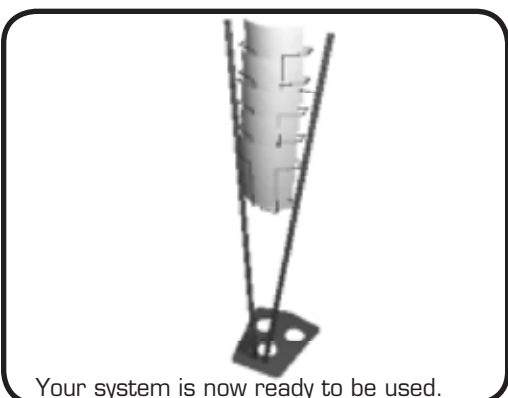

features & benefits

Slim and attractive with 5 front facing pockets and a snap-together design, that's the Victory! Carry bag included.

Silver: VIC-S

Black: VIC-B

hardware specifications	graphic specifications	additional info
<p>Color: black or silver Weight of base: 3.15 lbs. Profile of base: 14.5"d x 13"w x 3.5"t Height of display: 52" Pocket size: 1.5:d x 9"w x 7.5"t Bag: Black with red handle straps</p>		<p>Shipping size: 30" x 17" x 4" Shipping weight: 11 lbs.</p>

Assembly Instructions

Remove the system from the box.

Find the bottom section of the rack. The bottom section has both ends open as shown above.

Place the bottom section onto the foot, making sure that it snaps into place. Make sure the narrow end is down.

Find the top section of the rack. The top section has the literature pockets as pictured above.

Place the top section onto the bottom section, making sure that it snaps into place.

If done correctly there should be a slight backwards slope to the system.