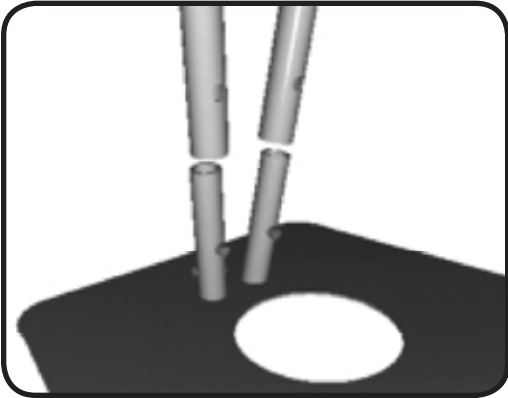

features & benefits

Slim and attractive with 5 front facing pockets and a snap-together design, that's the Victory! Carry bag included.

Silver: VIC-S

Black: VIC-B

hardware specifications	graphic specifications	additional info
<p>Color: black or silver Weight of base: 3.15 lbs. Profile of base: 14.5"d x 13"w x 3.5"t Height of display: 52" Pocket size: 1.5:d x 9"w x 7.5"t Bag: Black with red handle straps</p>		<p>Shipping size: 30" x 17" x 4" Shipping weight: 11 lbs.</p>

Assembly Instructions

Remove the system from the box.

Find the bottom section of the rack. The bottom section has both ends open as shown above.

Place the bottom section onto the foot, making sure that it snaps into place. Make sure the narrow end is down.

Find the top section of the rack. The top section has the literature pockets as pictured above.

Place the top section onto the bottom section, making sure that it snaps into place.

If done correctly there should be a slight backwards slope to the system.