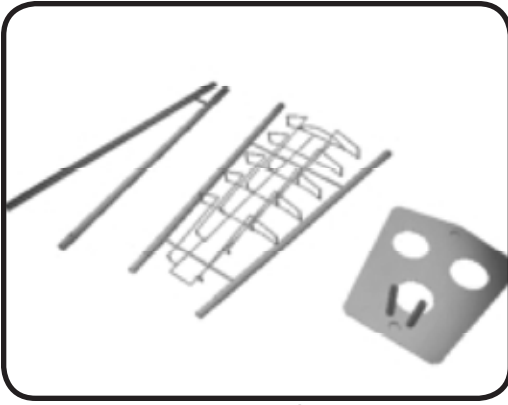

features & benefits

Slim and attractive with 5 front facing pockets and a snap-together design, that's the Victory! Carry bag included.

Silver: VIC-S

Black: VIC-B

hardware specifications	graphic specifications	additional info
<p>Color: black or silver Weight of base: 3.15 lbs. Profile of base: 14.5"d x 13"w x 3.5"t Height of display: 52" Pocket size: 1.5:d x 9"w x 7.5"t Bag: Black with red handle straps</p>		<p>Shipping size: 30" x 17" x 4" Shipping weight: 11 lbs.</p>

Assembly Instructions

Remove the system from the box.

Find the bottom section of the rack. The bottom section has both ends open as shown above.

Place the bottom section onto the foot, making sure that it snaps into place. Make sure the narrow end is down.

Find the top section of the rack. The top section has the literature pockets as pictured above.

Place the top section onto the bottom section, making sure that it snaps into place.

If done correctly there should be a slight backwards slope to the system.