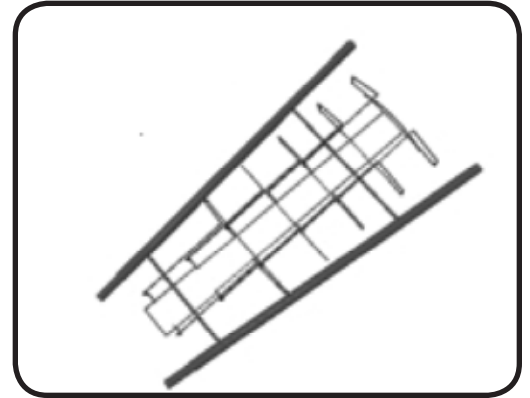

features & benefits

Slim and attractive with 5 front facing pockets and a snap-together design, that's the Victory! Carry bag included.

Silver: VIC-S

Black: VIC-B

hardware specifications	graphic specifications	additional info
<p>Color: black or silver Weight of base: 3.15 lbs. Profile of base: 14.5"d x 13"w x 3.5"t Height of display: 52" Pocket size: 1.5:d x 9"w x 7.5"t Bag: Black with red handle straps</p>		<p>Shipping size: 30" x 17" x 4" Shipping weight: 11 lbs.</p>

Assembly Instructions

Remove the system from the box.

Find the bottom section of the rack. The bottom section has both ends open as shown above.

Place the bottom section onto the foot, making sure that it snaps into place. Make sure the narrow end is down.

Find the top section of the rack. The top section has the literature pockets as pictured above.

Place the top section onto the bottom section, making sure that it snaps into place.

If done correctly there should be a slight backwards slope to the system.